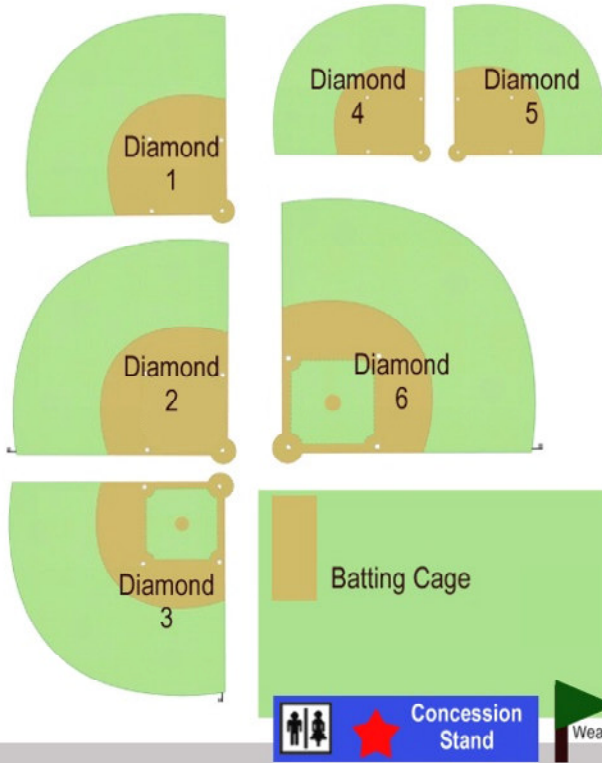

# NPYL Field Layout 2011

Weather Line: 861-NPYL

Mt. Comfort Rd. (County Road 600 W.)

Parking Lot